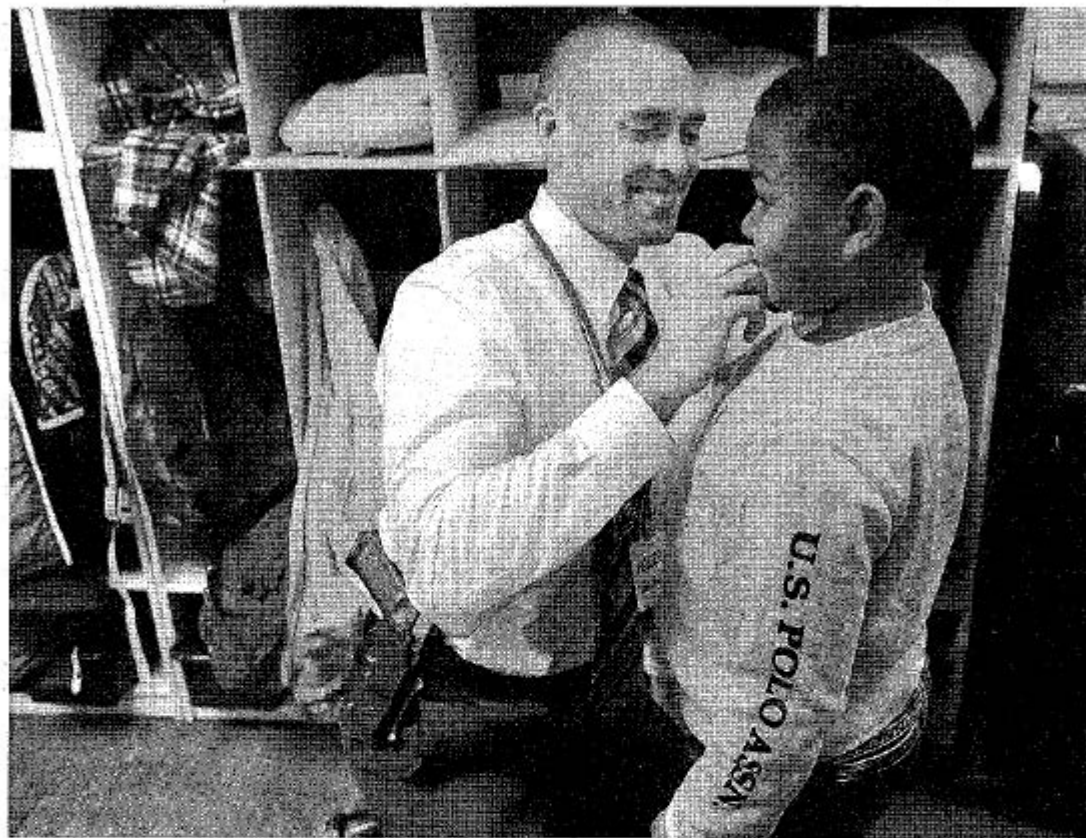

# HEAD START

Alton Police Chief Jarrett Ford pins a plastic badge on a student Tuesday at the Esic Robinson Riverbend Head Start. Ford and two officers from the Alton Police Department took a tour of the 33-student early childhood facility. The tour is Ford's first as the police chief. Amy Cornell, senior operations supervisor for Riverbend Head Start led the tour where officers brought some toys and badges for children and walked from classroom to classroom.